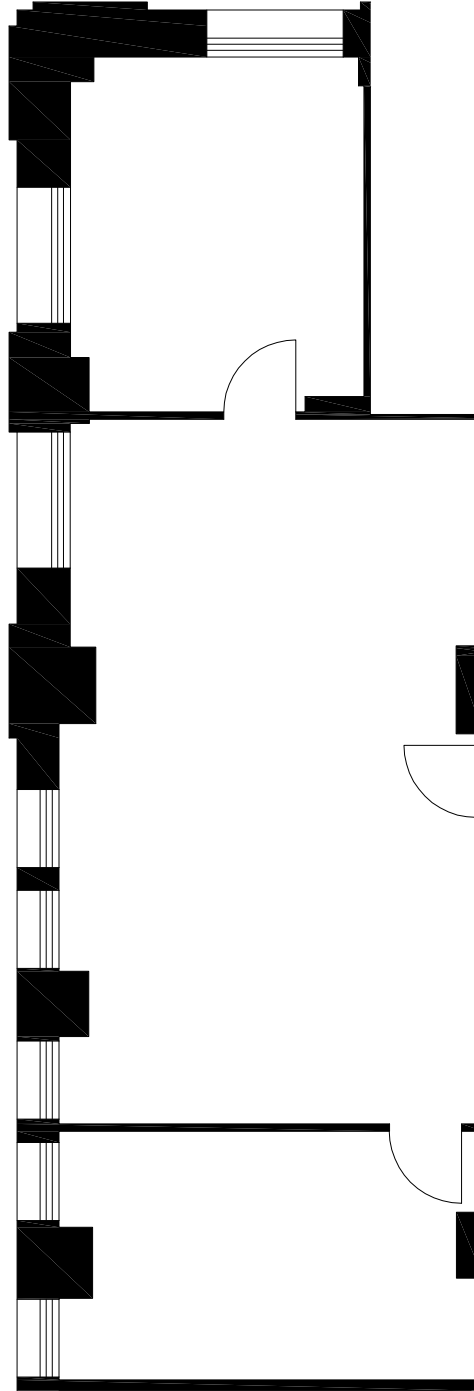

**MILLS BUILDING
220 MONTGOMERY STREET
SAN FRANCISCO, CA**

TWELFTH FLOOR
(As Measured: March 2018)

SUITE 1208

Twelfth Floor Inset

SCALE: 1/8" = 1' - 0"