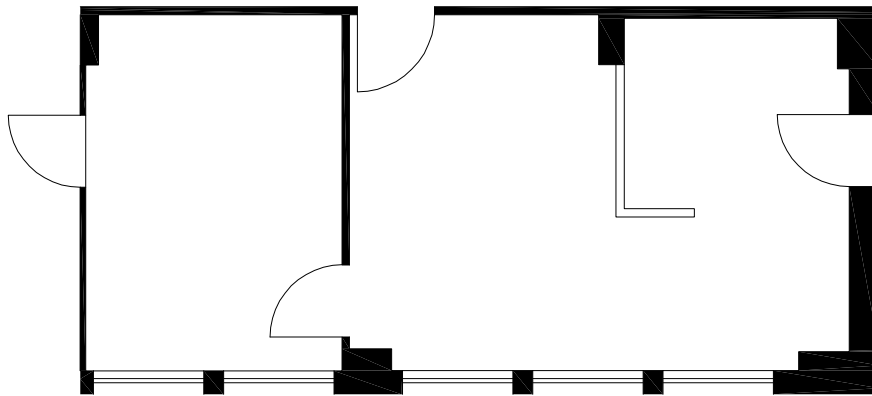

**MILLS BUILDING
220 MONTGOMERY STREET
SAN FRANCISCO, CA**

TENTH FLOOR

(As Measured: March 2018)
(Last Updated: June 2020)

SUITE 1069

Tenth Floor Inset

SCALE: 1/8" = 1' - 0"