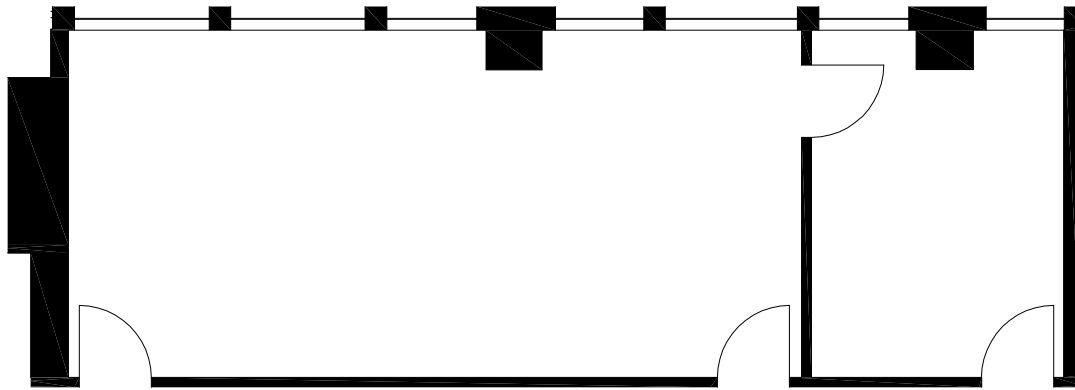

**MILLS BUILDING  
220 MONTGOMERY STREET  
SAN FRANCISCO, CA**

**SIXTH FLOOR**

(As Measured: March 2018)  
(Last Updated: June 2020)

**SUITE 608**

*Rentable:* 770 s.f.

SCALE: 1/8" = 1' - 0"

**Sixth Floor Inset**