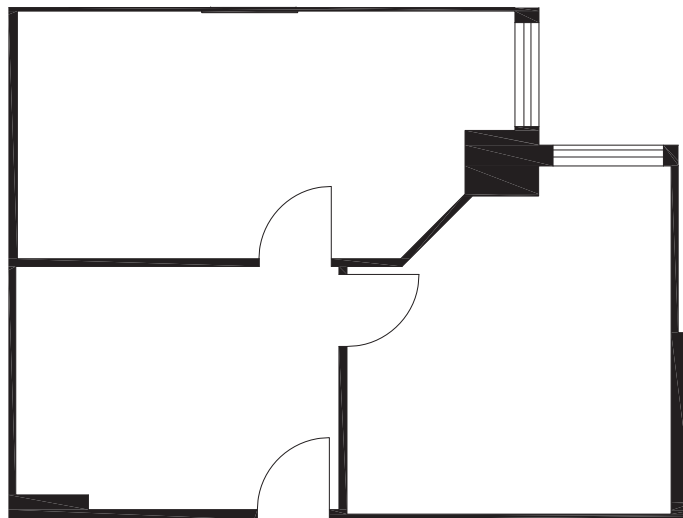

**PREPARED FOR:**

The Swig Company LLC  
220 Montgomery Street, Suite 1100  
San Francisco, CA 94104  
Tel (415) 421-1444

**MILLS BUILDING**  
**220 MONTGOMERY STREET**  
**SAN FRANCISCO, CA**

**THIRD FLOOR**  
(As Measured: March 2018)

**SUITE 343**

*Usable:* 532 s.f.  
*Rentable:* 671 s.f.

SCALE: 1/8" = 1' - 0"

**Third Floor Inset**