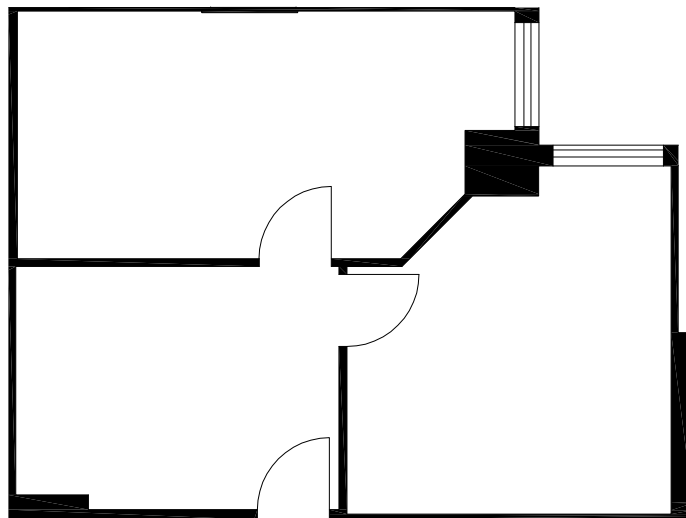

PREPARED FOR:

The Swig Company LLC
220 Montgomery Street, Suite 1100
San Francisco, CA 94104
Tel (415) 421-1444

MILLS BUILDING
220 MONTGOMERY STREET
SAN FRANCISCO, CA

THIRD FLOOR

(As Measured: March 2018)
(Last Updated: June 2019)

SUITE 343

SCALE: 1/8" = 1' - 0"

Third Floor Inset