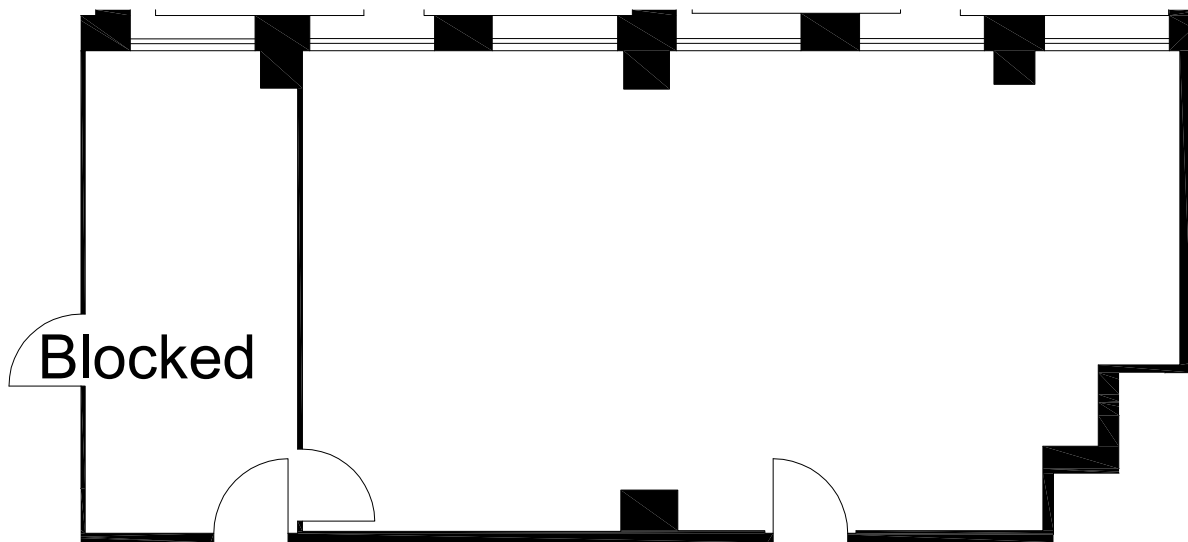

PREPARED FOR:

The Swig Company LLC
220 Montgomery Street, Suite 1100
San Francisco, CA 94104
Tel (415) 421-1444

MILLS BUILDING
220 MONTGOMERY STREET
SAN FRANCISCO, CA

TENTH FLOOR

(As Measured: March 2018)
(Last Updated: June 2019)

SUITE 1078

Tenth Floor Inset

SCALE: 1/8" = 1' - 0"