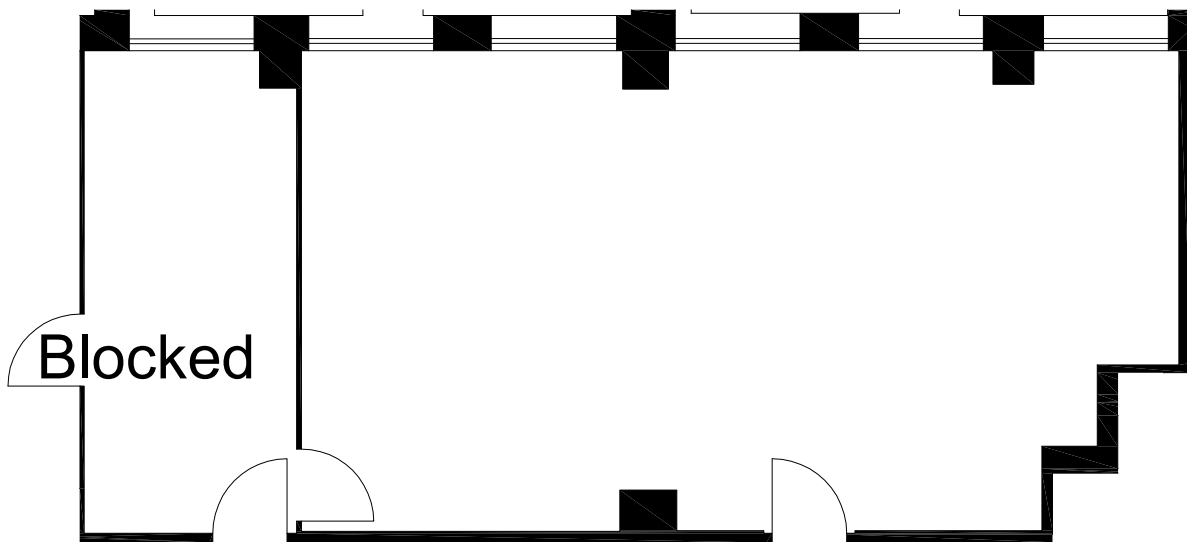

PREPARED FOR:

The Swig Company LLC
220 Montgomery Street, Suite 1100
San Francisco, CA 94104
Tel (415) 421-1444

MILLS BUILDING
220 MONTGOMERY STREET
SAN FRANCISCO, CA

TENTH FLOOR

(As Measured: March 2018)
(Last Updated: June 2019)

SUITE 1078

Tenth Floor Inset

SCALE: 1/8" = 1' - 0"