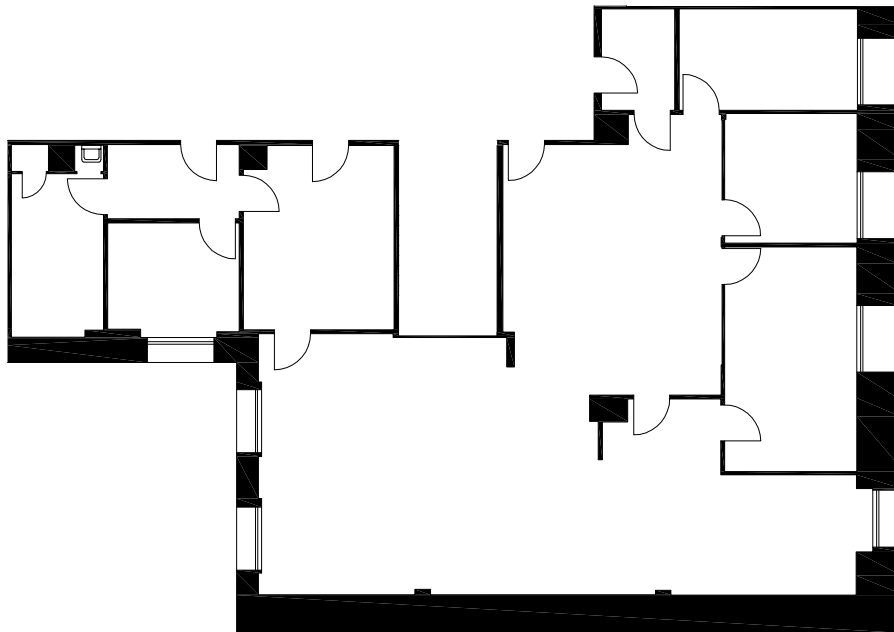

PREPARED FOR:

The Swig Company LLC
220 Montgomery Street, Suite 1100
San Francisco, CA 94104
Tel (415) 421-1444

MILLS BUILDING
220 MONTGOMERY STREET
SAN FRANCISCO, CA

FOURTH FLOOR

(As Measured: March 2018)
(Last Updated: June 2019)

SUITE 406

SCALE: 1/16" = 1' - 0"

Fourth Floor Inset

LASERTECH® is a registered US trademark of Lasertech® Floorplans Ltd.
Copyright 1998 Lasertech® Floorplans Ltd., All Rights Reserved

TEL: (888) 393-6655
FILE: 19-172 (18-037)