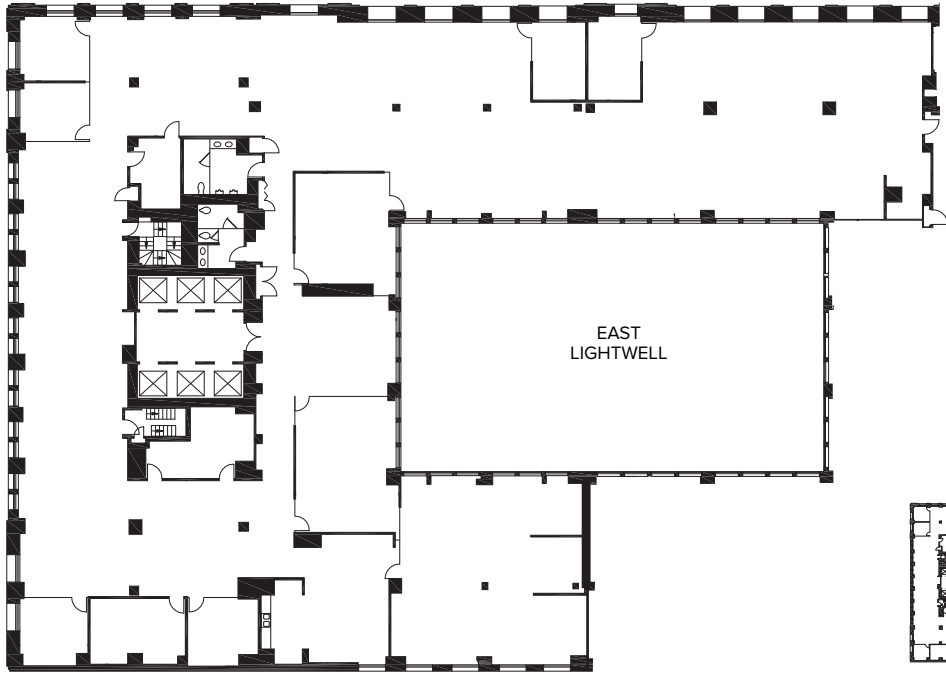

# SUITE 650

18,992 RSF

AVAILABLE  
NOW

-  Second gen creative suite with exposed brick, high concrete ceilings and high-end finishes throughout
-  Double-door elevator identity
-  6 offices/meeting rooms
-  2 conference rooms

-  Reception
-  Break area
-  Operable windows for fresh air circulation
-  Abundant natural light provided by internal lightwell and oversized windows